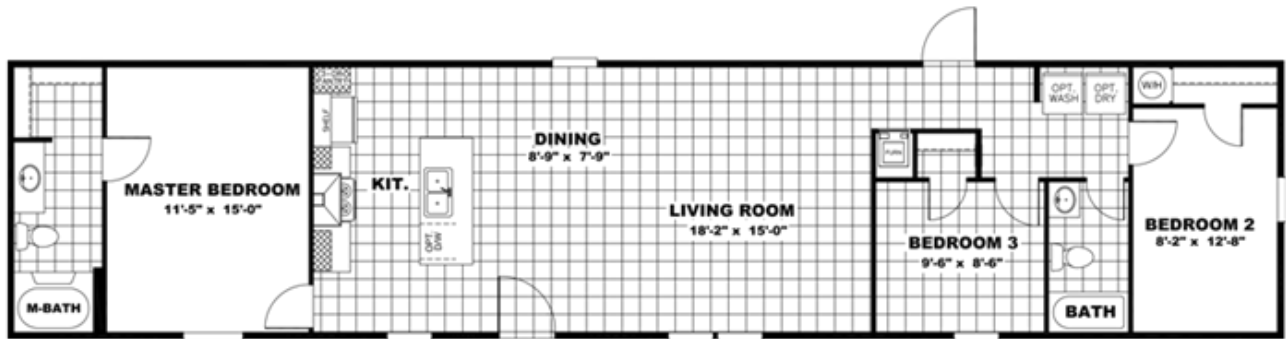

THE BREEZE

THE BREEZE

Model number: 22SSP16723AH

3 beds • 2 baths • 1152 sq.ft. • 16' width • 72' depth

Our home building facilities invest in continuous product and process improvements. Plans, dimensions, features, materials, specifications and availability are subject to change without notice or obligation. Renderings and floor plans are representative likenesses of our homes and may differ from the actual homes. We invite you to tour a Home Center near you and inspect the highest value in quality housing available or call (859) 623-9404 to speak with a Home Consultant. Copyright 2017, CMH. All rights reserved.