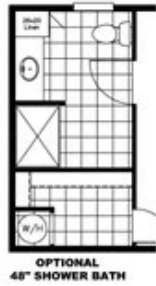

EDGE 16763A

EDGE 16763A Floor plan number: CLM101133TN

3 beds • 2 baths • 1216 sq.ft. • 16' width • 76' depth

OPT FLIPPED KITCHEN

Our home building facilities invest in continuous product and process improvements. Plans, dimensions, features, materials, specifications and availability are subject to change without notice or obligation. Renderings and floor plans are representative likenesses of our homes and may differ from the actual homes. We invite you to tour a Home Center near you and inspect the highest value in quality housing available or call (859) 623-9404 to speak with a Home Consultant. Copyright 2017, CMH. All rights reserved.