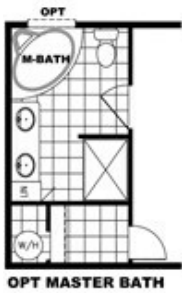

EDGE 16763A

EDGE 16763A Floor plan number: CLM101133TN

3 beds • 2 baths • 1216 sq.ft. • 16' width • 76' depth

OPT FLIPPED KITCHEN

Our home building facilities invest in continuous product and process improvements. Plans, dimensions, features, materials, specifications and availability are subject to change without notice or obligation. Renderings and floor plans are representative likenesses of our homes and may differ from the actual homes. We invite you to tour a Home Center near you and inspect the highest value in quality housing available or call (859) 623-9404 to speak with a Home Consultant. Copyright 2017, CMH. All rights reserved.