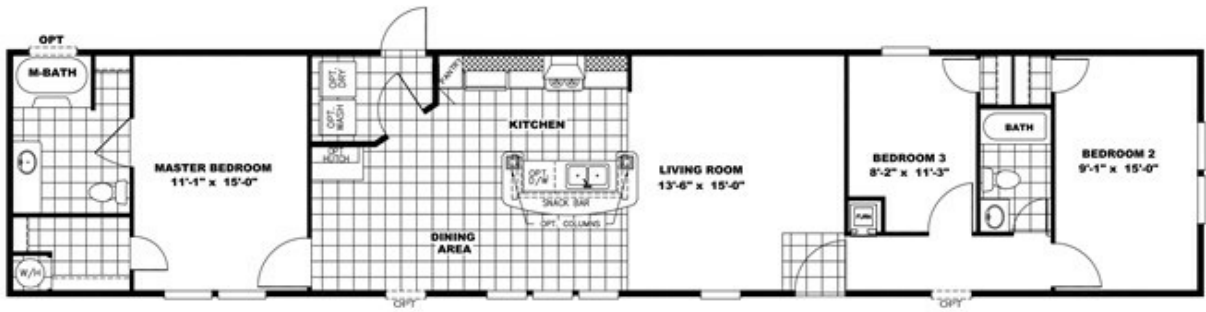

EDGE 16763A

EDGE 16763A Floor plan number: CLM101133TN

3 beds • 2 baths • 1216 sq.ft. • 16' width • 76' depth

OPT FLIPPED KITCHEN

Our home building facilities invest in continuous product and process improvements. Plans, dimensions, features, materials, specifications and availability are subject to change without notice or obligation. Renderings and floor plans are representative likenesses of our homes and may differ from the actual homes. We invite you to tour a Home Center near you and inspect the highest value in quality housing available or call (859) 623-9404 to speak with a Home Consultant. Copyright 2017, CMH. All rights reserved.