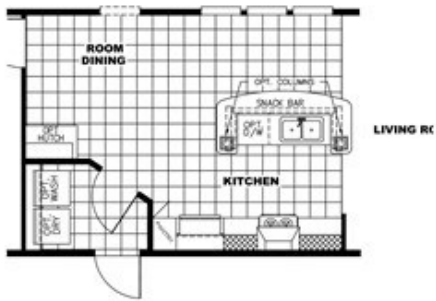

EDGE 16763A

EDGE 16763A Floor plan number: CLM101133TN

3 beds • 2 baths • 1216 sq.ft. • 16' width • 76' depth

OPT FLIPPED KITCHEN

Our home building facilities invest in continuous product and process improvements. Plans, dimensions, features, materials, specifications and availability are subject to change without notice or obligation. Renderings and floor plans are representative likenesses of our homes and may differ from the actual homes. We invite you to tour a Home Center near you and inspect the highest value in quality housing available or call (859) 623-9404 to speak with a Home Consultant. Copyright 2017, CMH. All rights reserved.